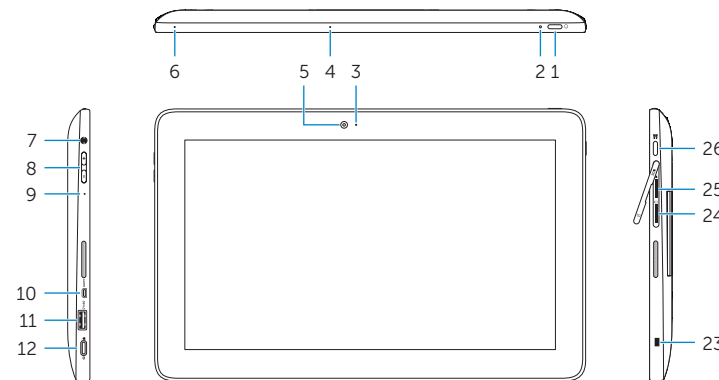

Features

Funktioner | Ominaisuudet | Funksjoner | Funktionen

1. Power button
2. Power and battery-charge status light
3. Camera-status light
4. Microphone
5. Front camera
6. Microphone
7. Headset port
8. Volume-control buttons (2)
9. Microphone
10. Micro-HDMI port
11. USB 3.0 port
12. USB 3.0 and power-adaptor port (USB-C)
13. Microphone
14. NFC-sensor area (Latitude 5175 only)