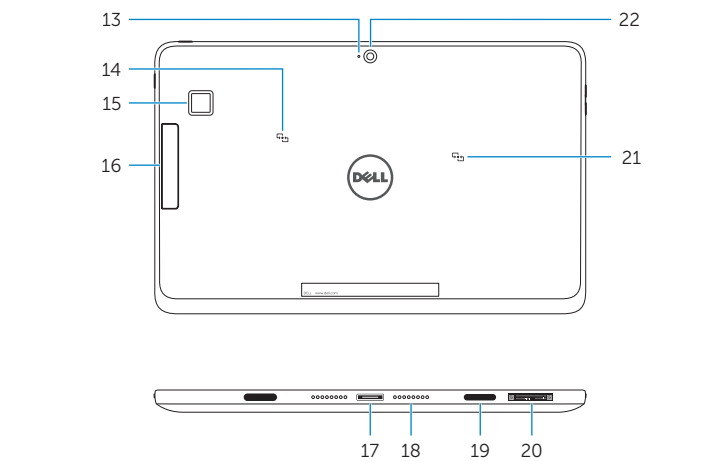

Features

Funktioner | Ominaisuudet | Funksjoner | Funktionen

1. Power button
2. Power and battery-charge status light
3. Camera-status light
4. Microphone
5. Front camera
6. Microphone
7. Headset port
8. Volume-control buttons (2)
9. Microphone
10. Micro-HDMI port
11. USB 3.0 port
12. USB 3.0 and power-adaptor port (USB-C)
13. Microphone
14. NFC-sensor area (Latitude 5175 only)